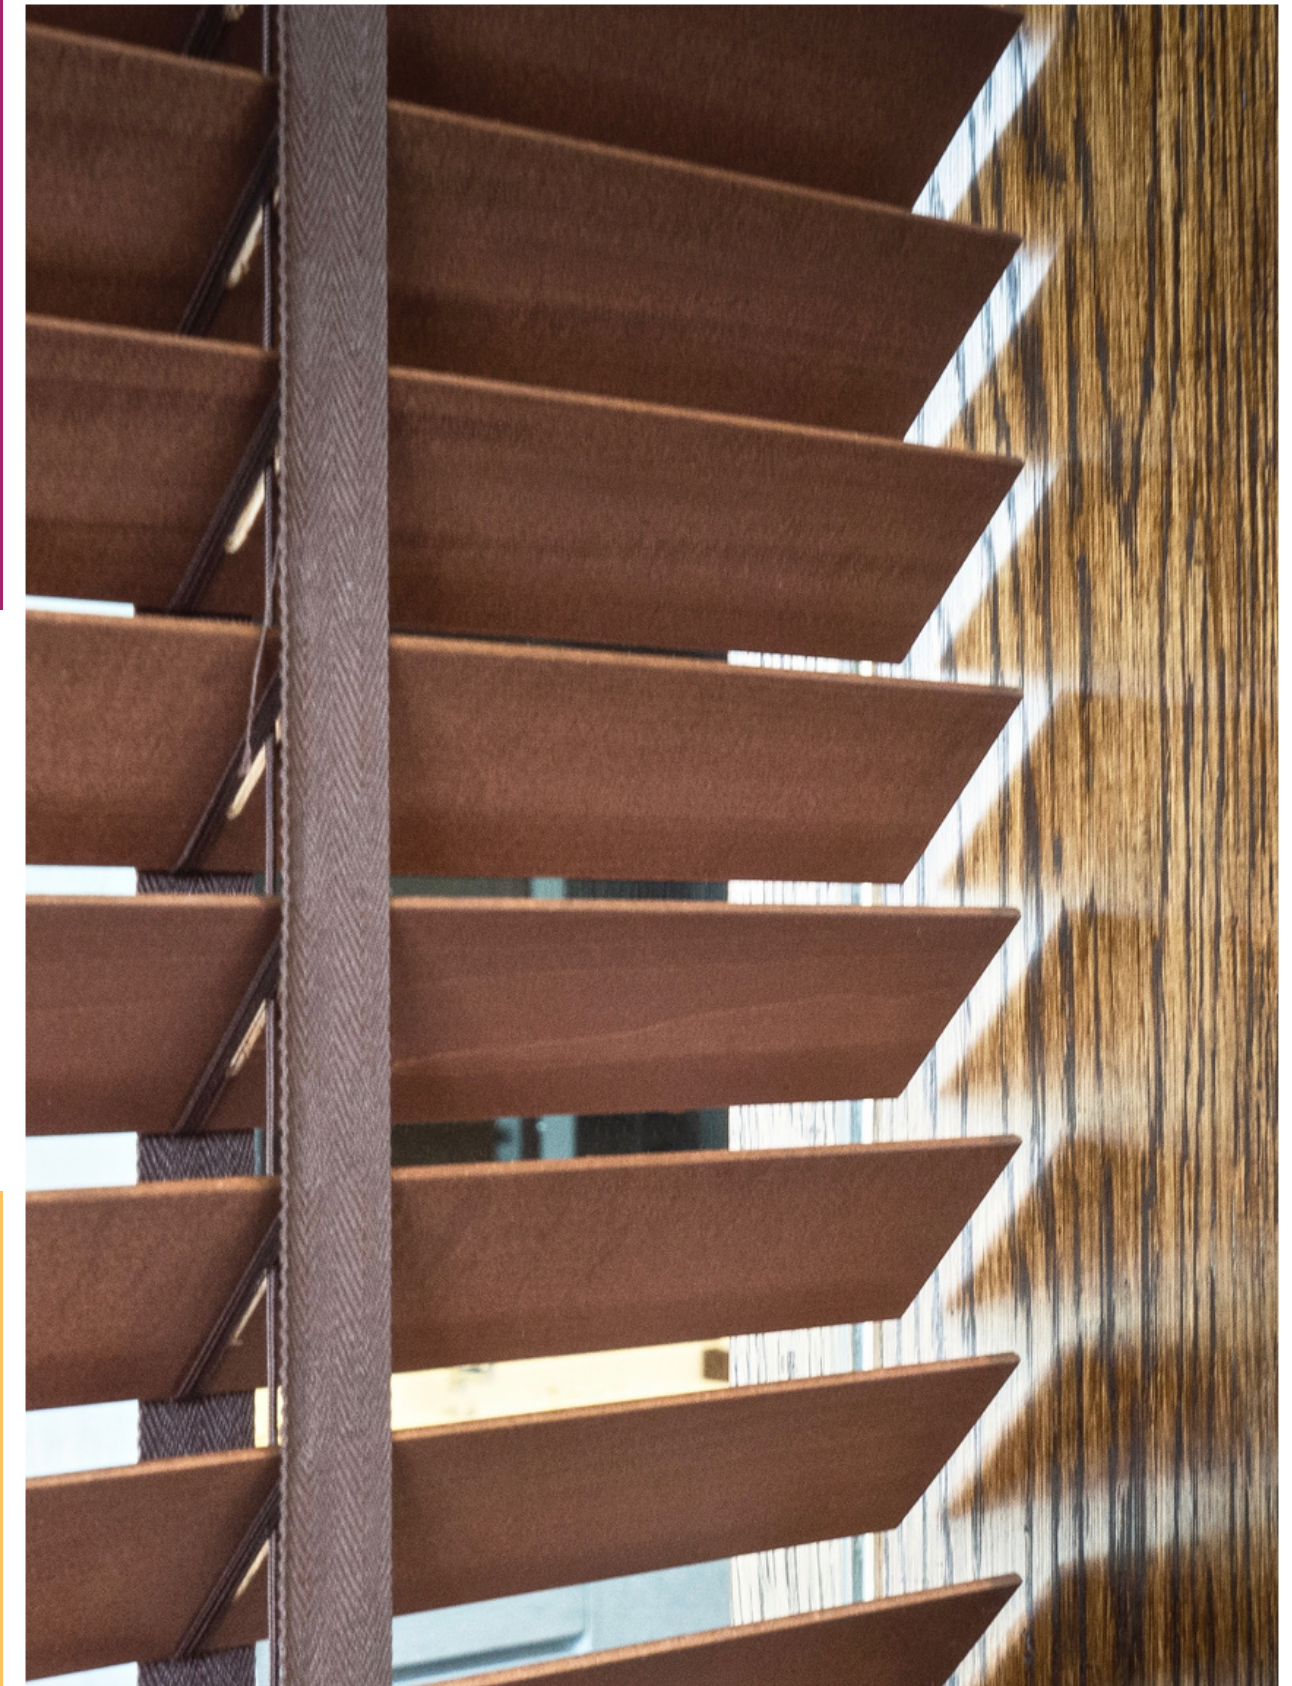

Curtains Cheshire

At Newton Le Willows Blinds and Curtains we offer our very own measuring and fitting facility with an extensive range of curtain designs & styles, we offer a luxurious range of fabrics and finishing touches i.e. choice of swags & tails, pelmets, valances, lined or unlined, selection of eyelet colours, range of curtain poles, tie backs and soft furnishings that will allow you to customize your curtains for your own home.

Roman Blinds

Newton Le Willows Roman Blinds and Curtains offer a made to measure Roman blind service, with our wide and luxurious fabric selection to make up your choice of blind which will complete any room elegantly. Roman Blinds with their soft folds of fabric can be positioned at your chosen level inside or outside of your recess to give you the shading that you require. For your no obligation consultation contact us today!

Wooden blinds

Made to measure wooden Venetian window blinds allow you to adjust lighting levels instantly by changing the angle of the slat. We have a wide selection of colours and styles and slats are available in 25mm, 35mm, 50mm & 63mm and in your choice of aluminium (full range of colours), aluminium wood effect. Wooden Venetians are available with or without tapes.